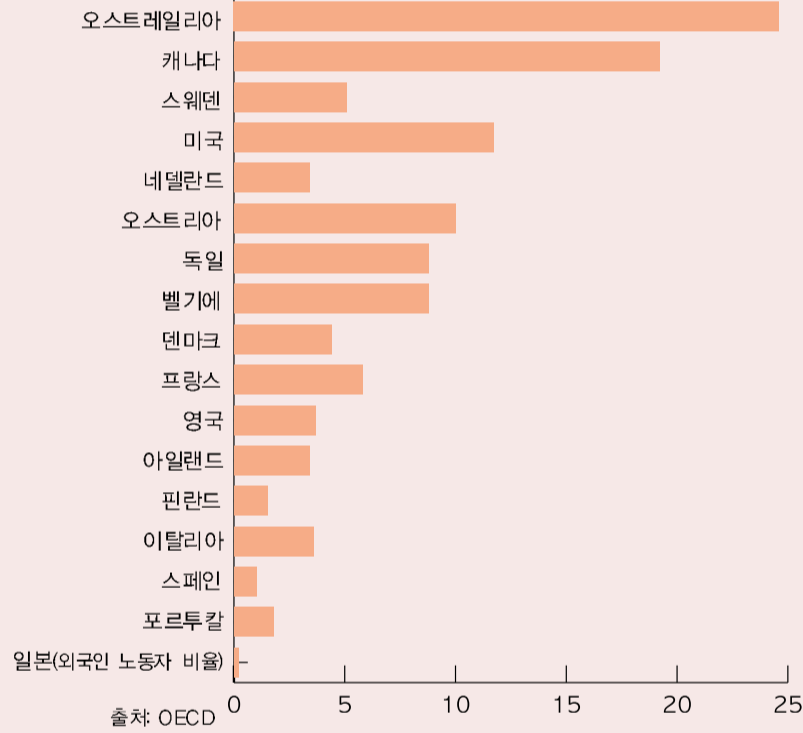

(Global Campaign for Ratification of the Convention on Rights of Migrants)

2005, 2005

180,792

(Global Consultative Forum)

유네스코의 주요 주제(2)

국제이주민

설동훈

(국가별 이주민 비율)

(International Migration 2006)

(International Migration 2005)

5.1%, 1.2%, 0.3%

2002, 2003

2005

, 2006

1998

가